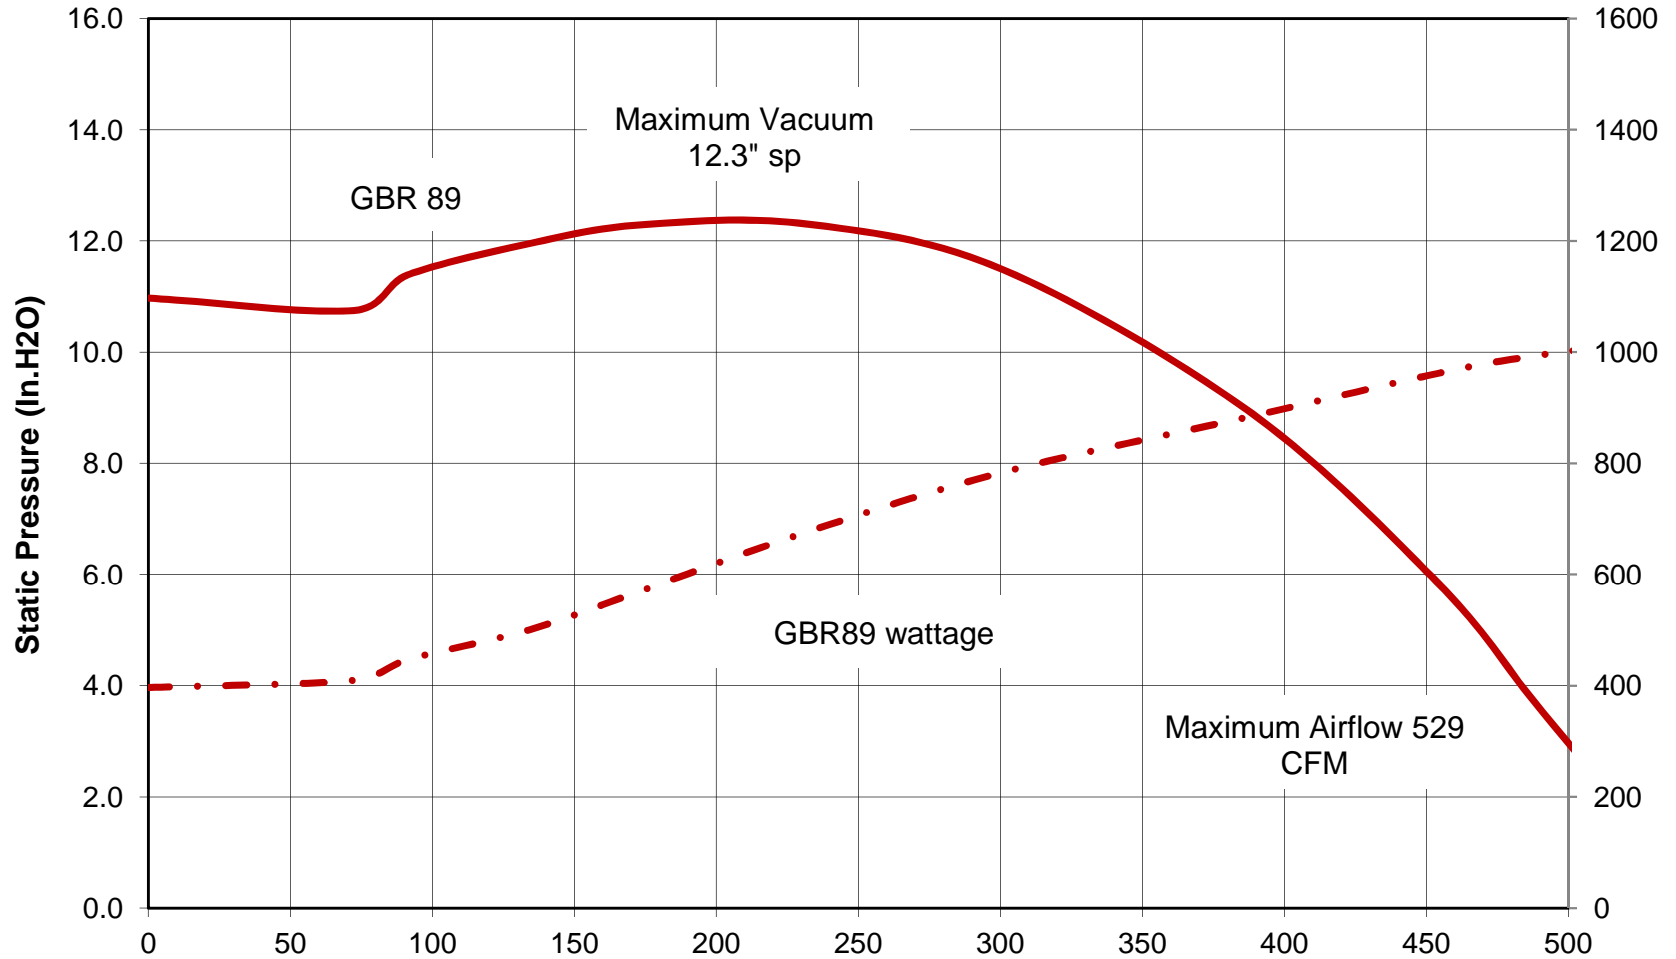

# GBR89 with 6" piping

Test date  
3/2/12

— GBR89    - . - GBR89 watts

Wattage

Obar manufacturer date: 2/12

Flow Rate CFM

Test data from WPB-Radon.com